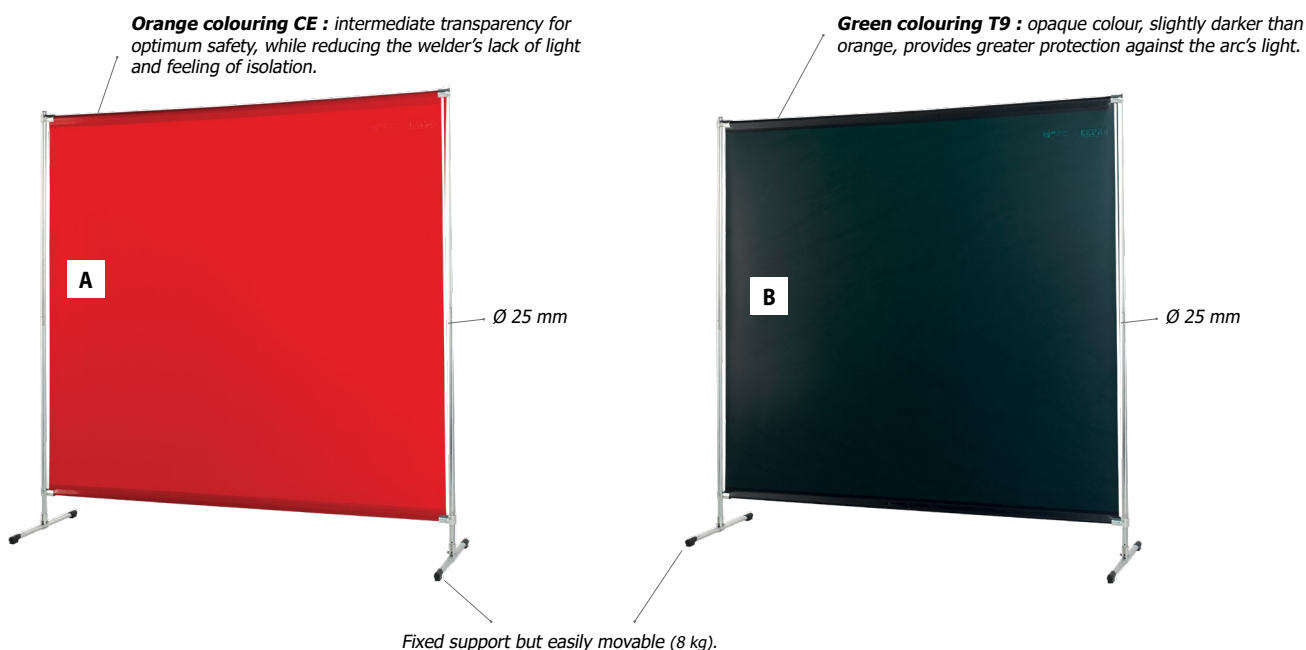

PROTECTIVE WELDING SCREENS

WELDING
ACCESSORIES

OPTI 200.O - Ref. 060227
OPTI 200.G - Ref. 060463

OPTI 215.O - Ref. 060470
OPTI 140.O - Ref. 060487

Protective welding screens provide an effective barrier against welding rays, arcs and projections. They're also ideal to divide work areas or separate a workshop's various sectors.

- Complies with European standard ISO EN 25980:2015-01
- Filters both the visible and invisible light emitted by the welding arc.
- 100% PVC matter, extinguishable and highly resistant (0.4 mm thick).
- Stable frame.
- European made.

			 Curtain size without frame	 kg
A	OPTI 200.O	Orange CE	200 x 200 cm	7.22
B	OPTI 200.G	Green T9	200 x 200 cm	7.08
C	OPTI 215.O	Orange CE	200 x 215 cm	16.11
D	OPTI 140.O	Orange CE	160 x 140 cm	1.38

MADE in NEDERLAND