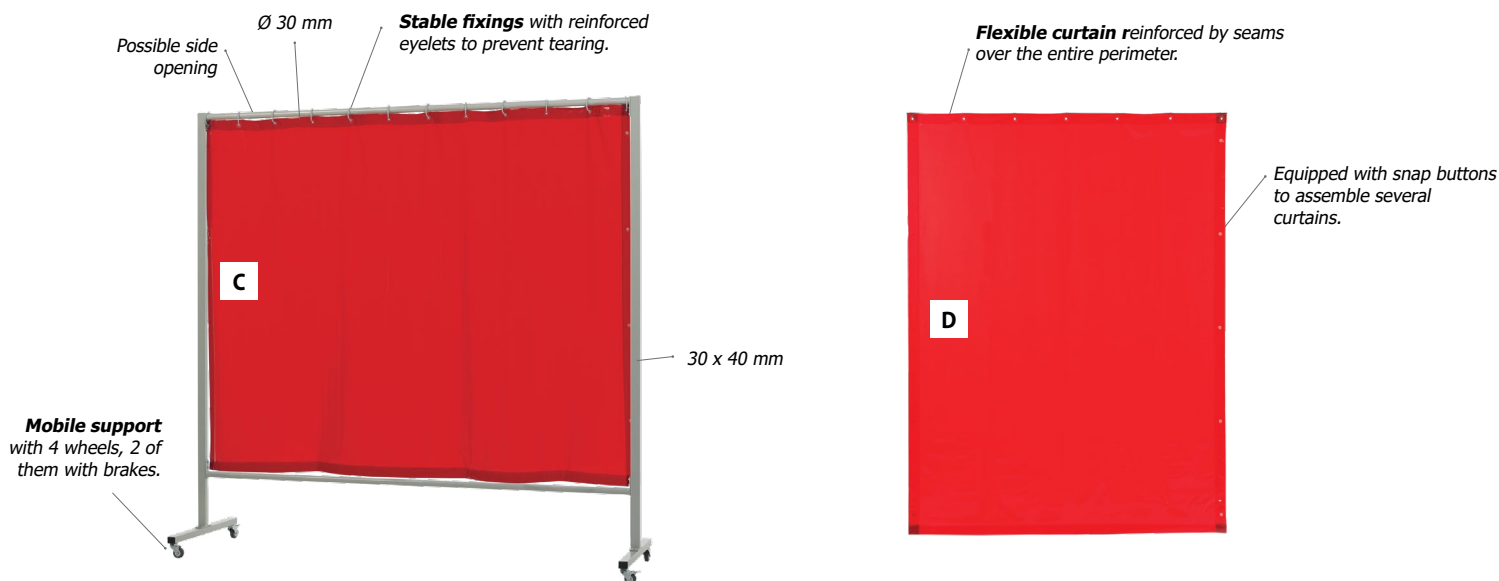

PROTECTIVE WELDING SCREENS

WELDING
ACCESSORIES

OPTI 200.O - Ref. 060227
OPTI 200.G - Ref. 060463

OPTI 215.O - Ref. 060470
OPTI 140.O - Ref. 060487

Protective welding screens provide an effective barrier against welding rays, arcs and projections. They're also ideal to divide work areas or separate a workshop's various sectors.

- Complies with European standard ISO EN 25980:2015-01
- Filters both the visible and invisible light emitted by the welding arc.
- 100% PVC matter, extinguishable and highly resistant (0.4 mm thick).
- Stable frame.
- European made.

			 Curtain size without frame	 kg
A	OPTI 200.O	Orange CE	200 x 200 cm	7.22
B	OPTI 200.G	Green T9	200 x 200 cm	7.08
C	OPTI 215.O	Orange CE	200 x 215 cm	16.11
D	OPTI 140.O	Orange CE	160 x 140 cm	1.38

MADE in NEDERLAND