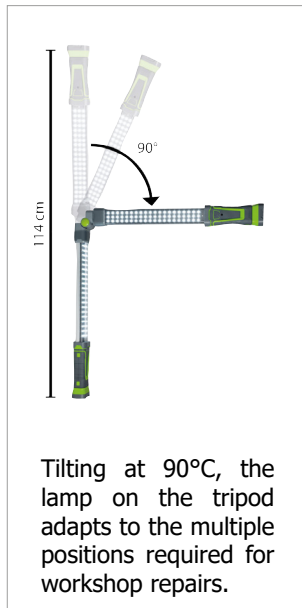

# Foldable work lamp on tripod stand

Ref. 058002 - Charger EUR

Ref. 058316 - UK Charger

The folding work lamp with a tripod stand has all the necessary characteristics to become an indispensable tool for workshop repairs. Equipped with a large battery life (6h max), it is designed to be placed in multiple positions thanks to its magnetic ends, its extensible cord and its folding design and its 360° articulation.

360° rotation on the joint.  
**The lamp can illuminate an entire work area.**

Tilting at 90°, the lamp on the tripod adapts to the multiple positions required for workshop repairs.

**Foldable design to save space.**  
Detachable magnetic ends with extendable and flexible cord at both ends.