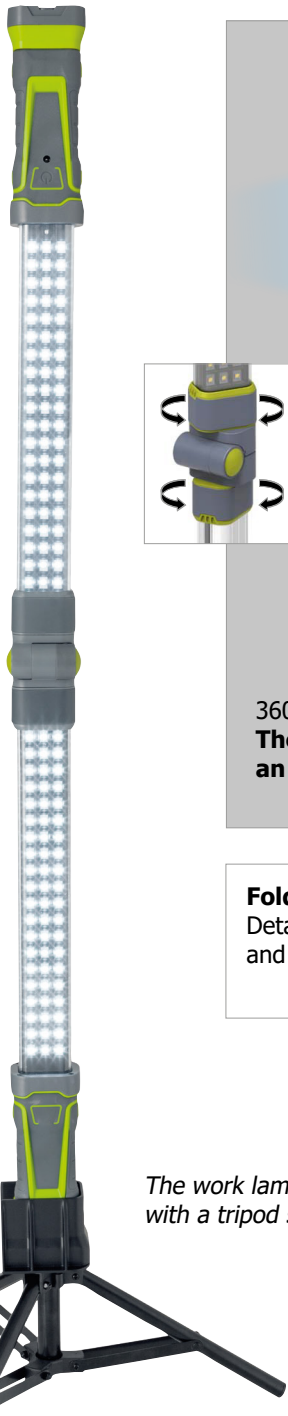

# Foldable work lamp on tripod stand

Ref. 058002 - Charger EUR

Ref. 058316 - UK Charger

The folding work lamp with a tripod stand has all the necessary characteristics to become an indispensable tool for workshop repairs. Equipped with a large battery life (6h max), it is designed to be placed in multiple positions thanks to its magnetic ends, its extensible cord and its folding design and its 360° articulation.

Rechargeable internal battery	3.7 V, 4000 mAh Lithium.
High intensity mode	800 lumens.
SMD white LEDs	120 LEDs.
Battery life in low intensity mode	6 heures.
Battery life in low intensity mode	3 heures.

360° rotation on the joint.  
**The lamp can illuminate an entire work area.**

Tilting at 90°, the lamp on the tripod adapts to the multiple positions required for workshop repairs.

**Foldable design to save space.**  
Detachable magnetic ends with extendable and flexible cord at both ends.

The work lamp is supplied with a tripod stand

Each end has a hook and two magnets, for use under the bonnet.

250 lumens

800 lumens

**2 levels of light intensity.**