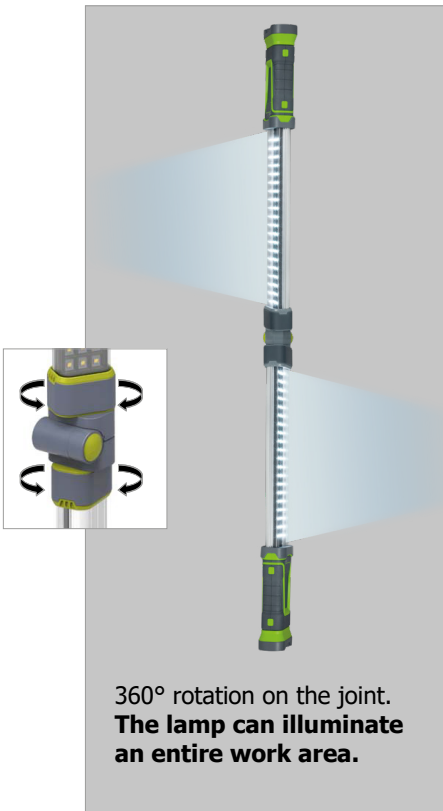

# Foldable work lamp on tripod stand

Ref. 058002 - Charger EUR

Ref. 058316 - UK Charger

The folding work lamp with a tripod stand has all the necessary characteristics to become an indispensable tool for workshop repairs. Equipped with a large battery life (6h max), it is designed to be placed in multiple positions thanks to its magnetic ends, its extensible cord and its folding design and its 360° articulation.

Rechargeable internal battery	3.7 V, 4000 mAh Lithium.
High intensity mode	800 lumens.
SMD white LEDs	120 LEDs.
Battery life in low intensity mode	6 heures.
Battery life in low intensity mode	3 heures.

360° rotation on the joint.  
**The lamp can illuminate an entire work area.**

Tilting at 90°, the lamp on the tripod adapts to the multiple positions required for workshop repairs.

**Foldable design to save space.**  
Detachable magnetic ends with extendable and flexible cord at both ends.

The work lamp is supplied with a tripod stand

Each end has a hook and two magnets, for use under the bonnet.

250 lumens

800 lumens

**2 levels of light intensity.**