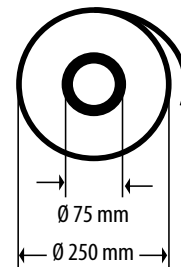

Ref. 057333

**Large trolley for 5 rolls of masking paper and/or masking plastic from 30 to 120 cm.  
Easy paper application from the front, rear or side of the vehicle.**

- Max. roll size 120 cm
- Blade width: 140 cm (x3)
- Robust and stable painted steel construction.
- Manoeuvrable: 2 rubber swivel wheels.

x 6

**Option**  
Ø 40 mm  
**058897**

30 < 120 cm (x5)

1500 x 620 x 1330 mm

23 kg

1520 x 290 x 170 mm